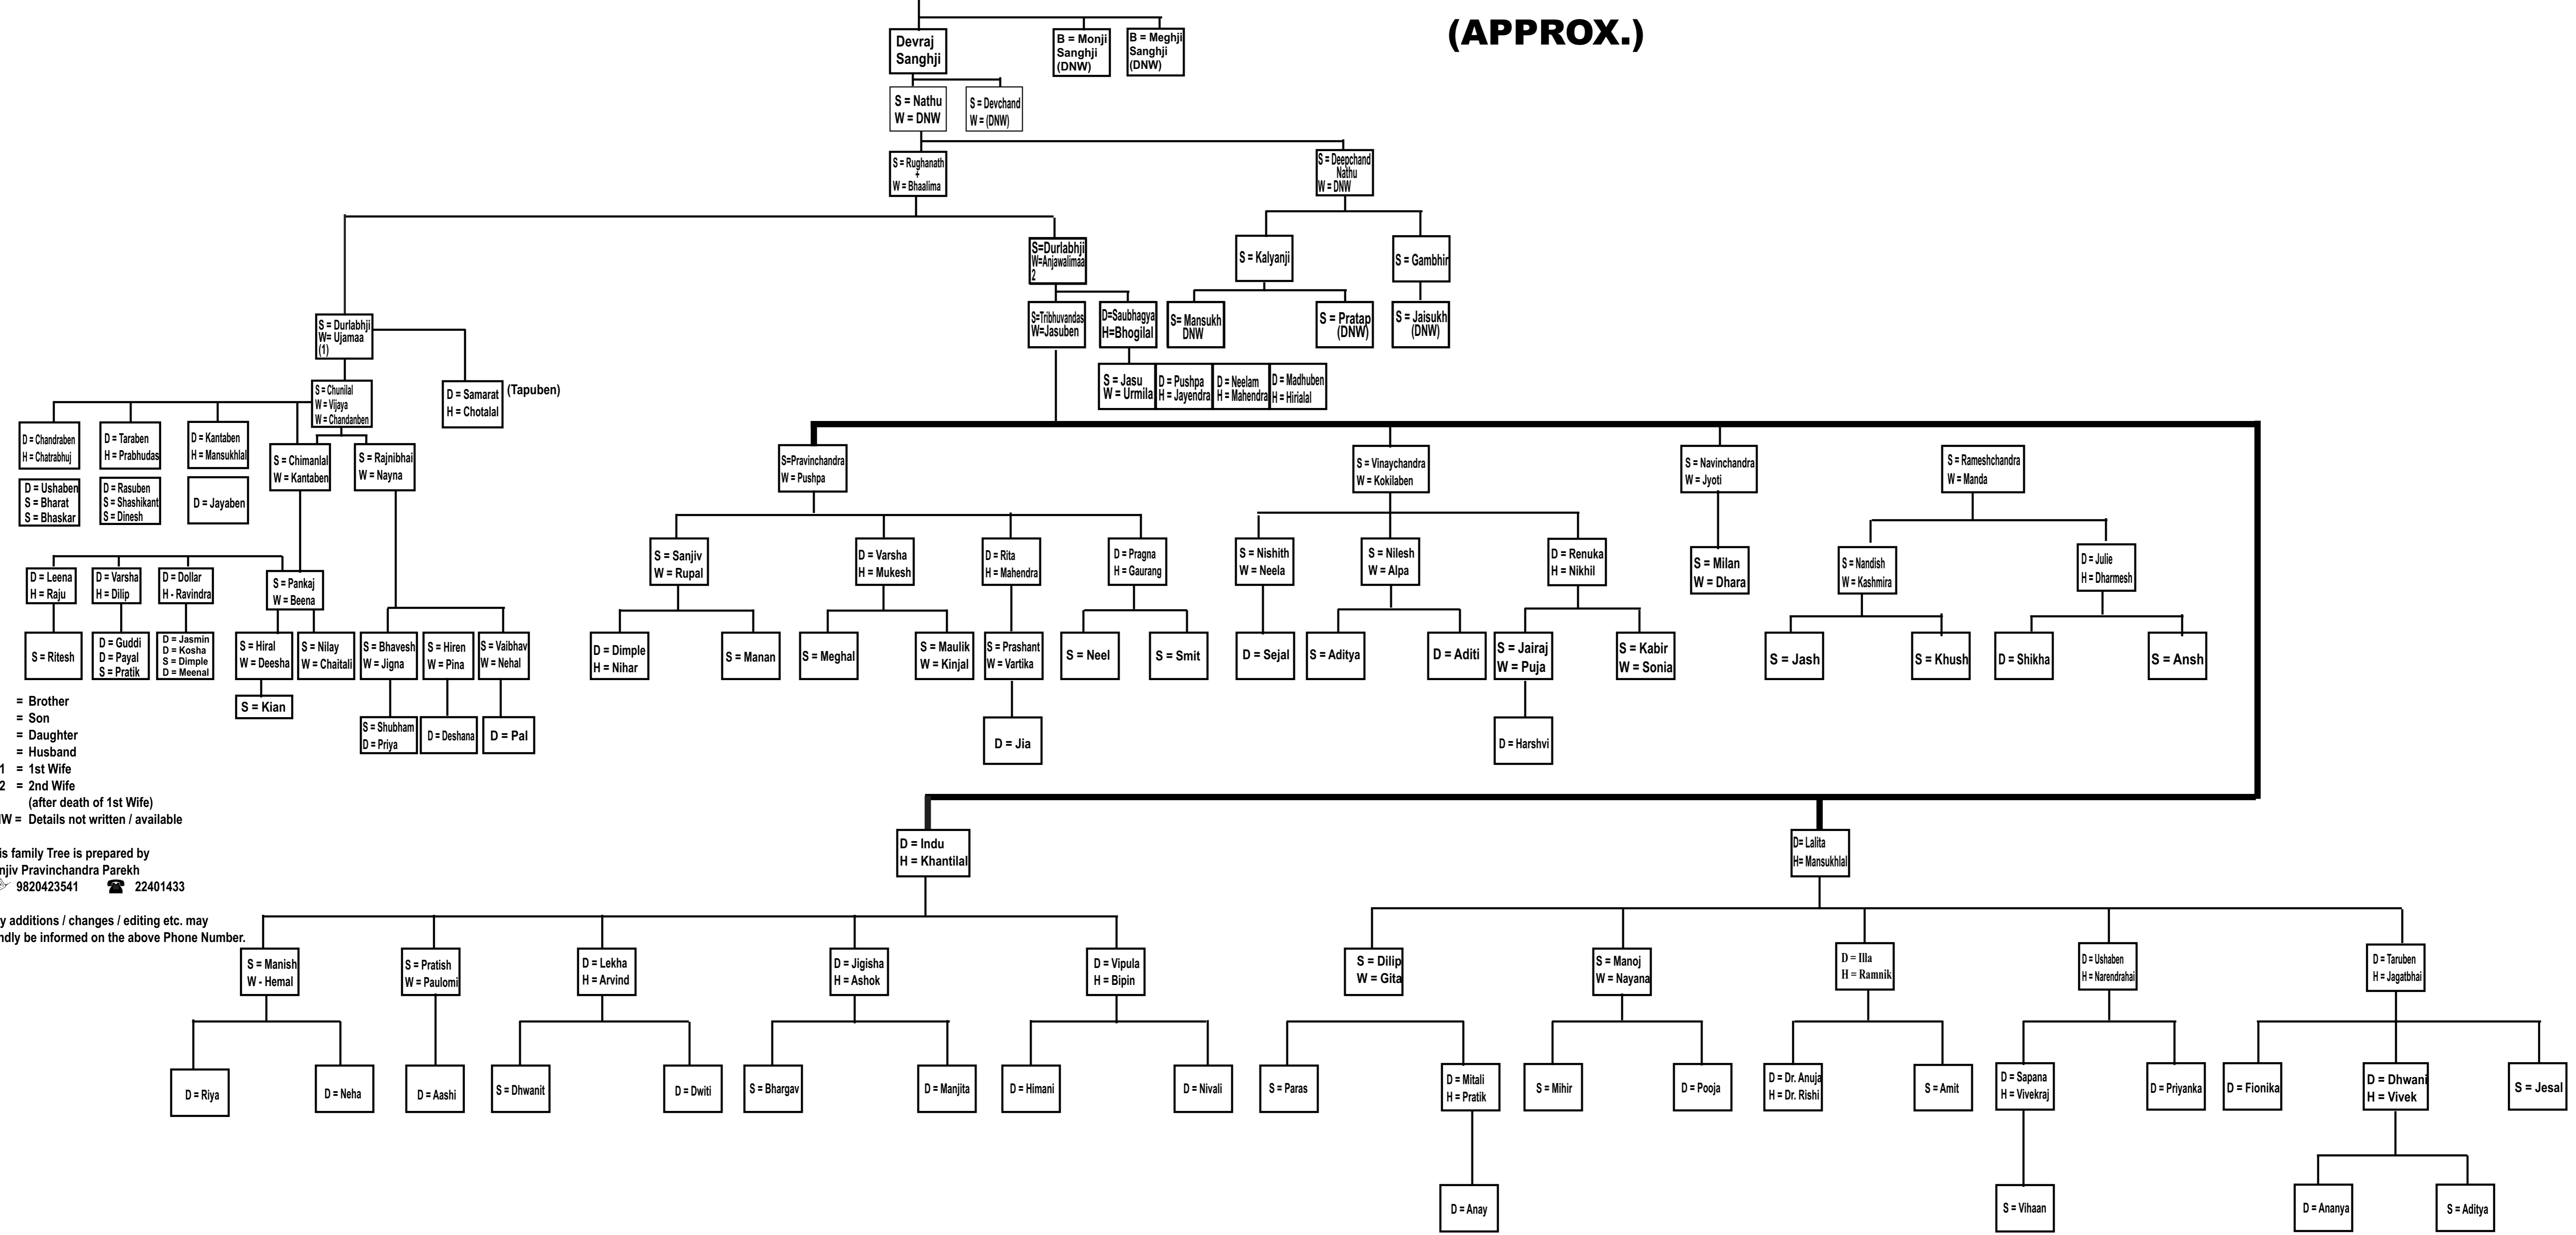

FAMILY TREE

FROM 1833 TO 2014

(APPROX.)

This family Tree is prepared by
 Sanjiv Pravinchandra Parekh
 9820423541 22401433

Any additions / changes / editing etc. may
 kindly be informed on the above Phone Number.